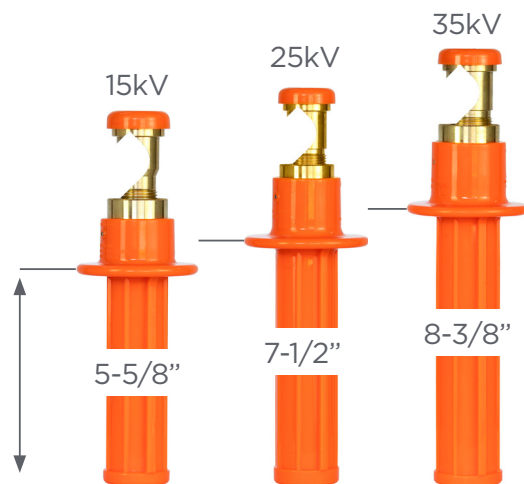

CHANCE[®] ORANGE JUMPER CLAMPS

Improved Design

FEATURES AND APPLICATIONS

- Improved ease of assembly
- Robust body made from durable polycarbonate plastic
- Larger conductor range - 795ACSR for 15 & 25kV and 954ACSR for 35kV handles.
- Designed and tested per ASTM F2321
- Also available in factory assembled custom jumper or load pickup sets

Catalog Number	Description
G4758	15kV Orange Jumper Handle Pair, Range #6 - 795MCM
G4765	25kV Orange Jumper Handle Pair, Range #6 - 795MCM
G4775	35kV Orange Jumper Handle Pair, Range #6 - 954MCM
PST6010003	15kV Orange Jumper Handle, Range #6 - 795MCM
PST6010039	25kV Orange Jumper Handle, Range #6 - 795MCM
PST6010040	35kV Orange Jumper Handle, Range #6 - 954MCM